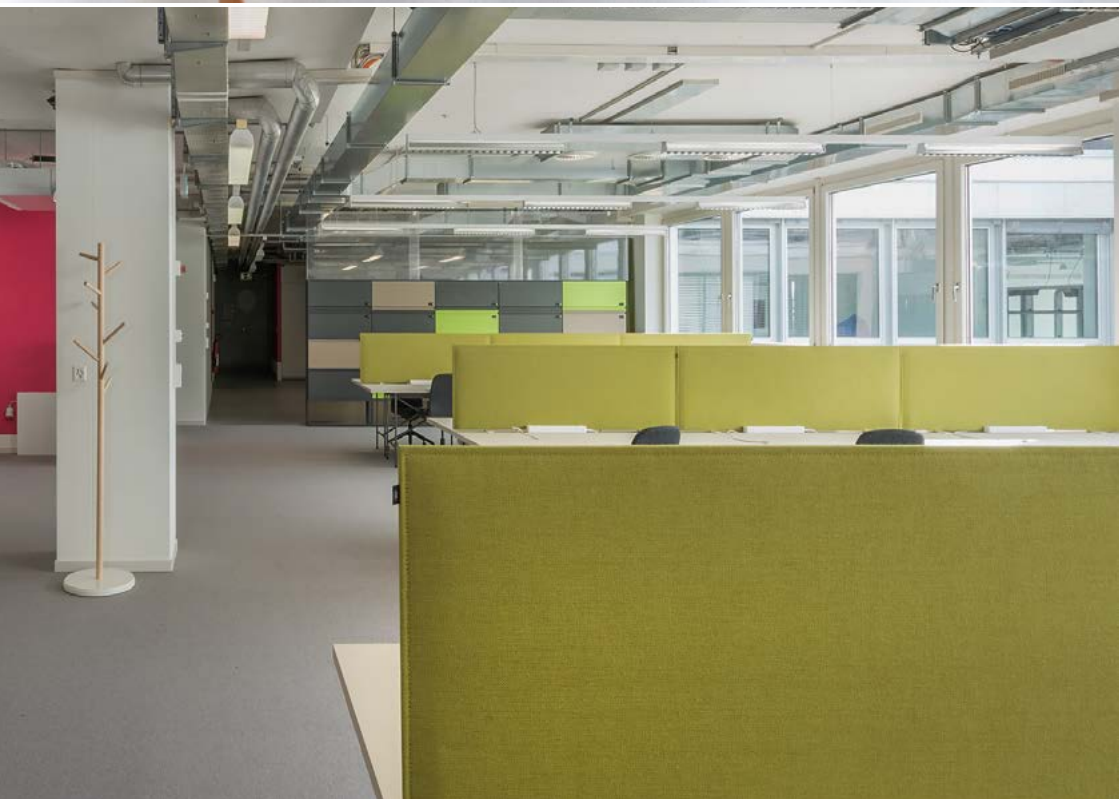

Broad range of startup
support services

SITE ALLSCHWIL

Focus

Biotech and medtech

6,400 m²

Facilities

On-site Community Manager, private offices, coworking areas with flex desks and fix desks, shared and private labs, meeting rooms, workshop area, lounge area, kitchen and terrace